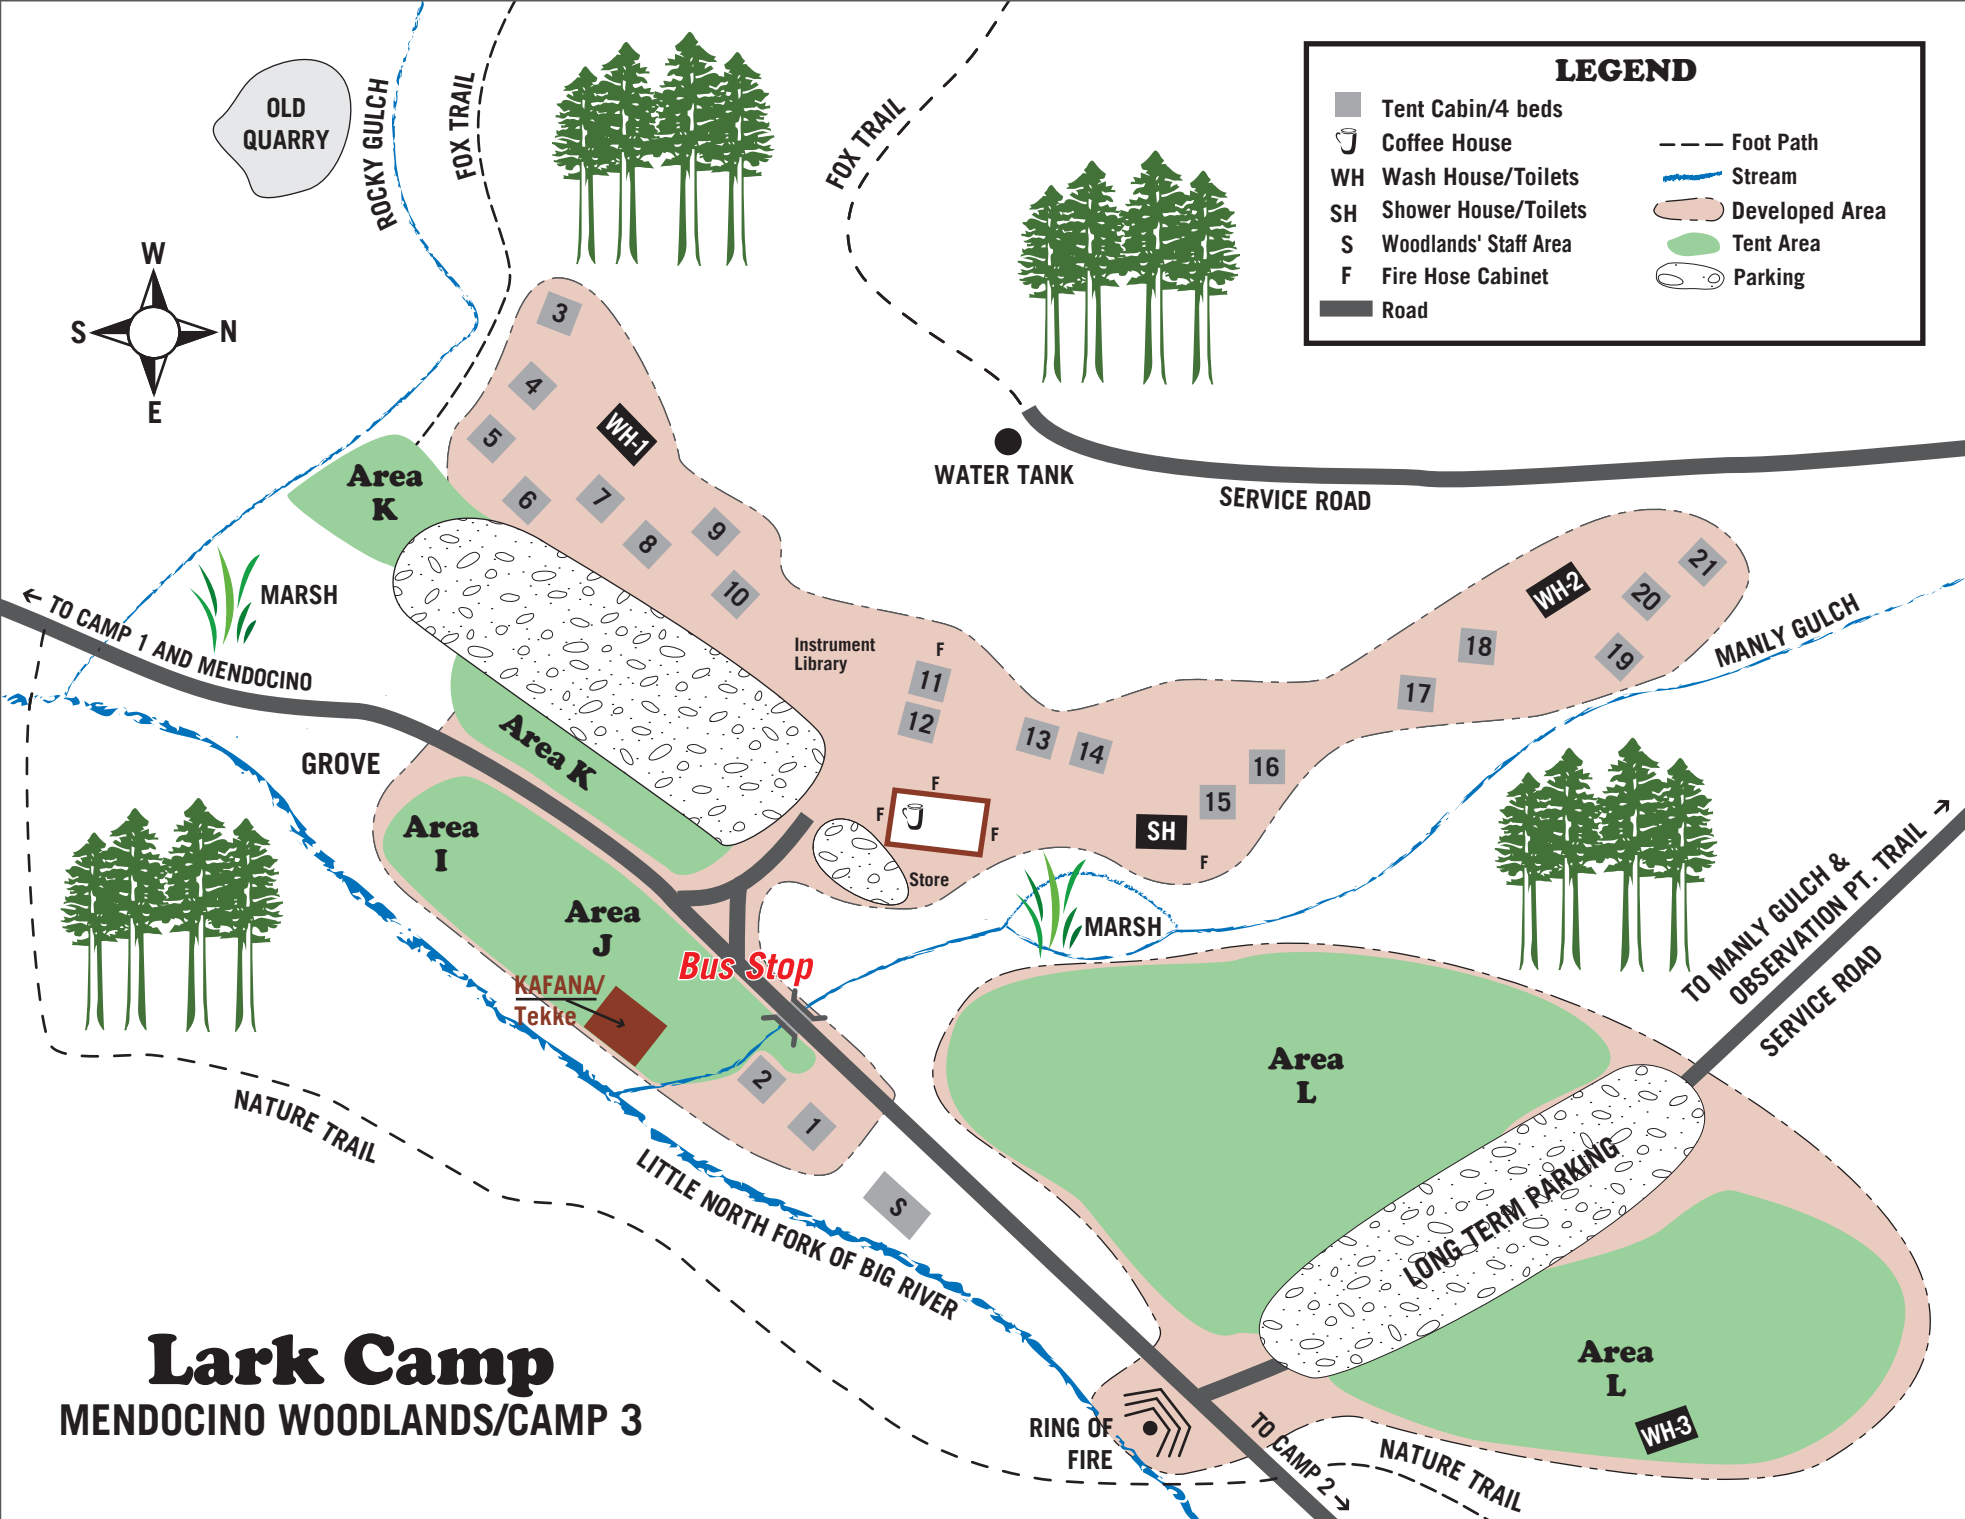

LEGEND	
	Tent Cabin/4 beds
	Coffee House
WH	Wash House/Toilets
SH	Shower House/Toilets
S	Woodlands' Staff Area
F	Fire Hose Cabinet
	Road
	Foot Path
	Stream
	Developed Area
	Tent Area
	Parking

# Lark Camp

## MENDOCINO WOODLANDS/CAMP 3